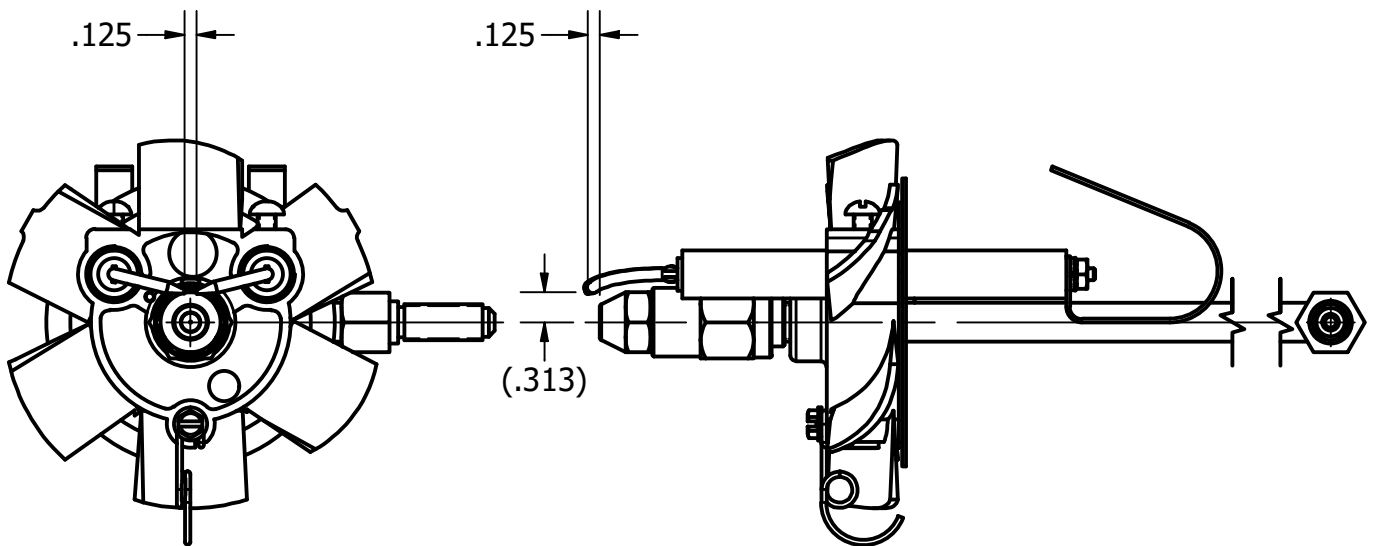

ELECTRODE SETTINGS

FOR MONARCH (DOME) NOZZLES

FOR DELAVAN (CONE) NOZZLES