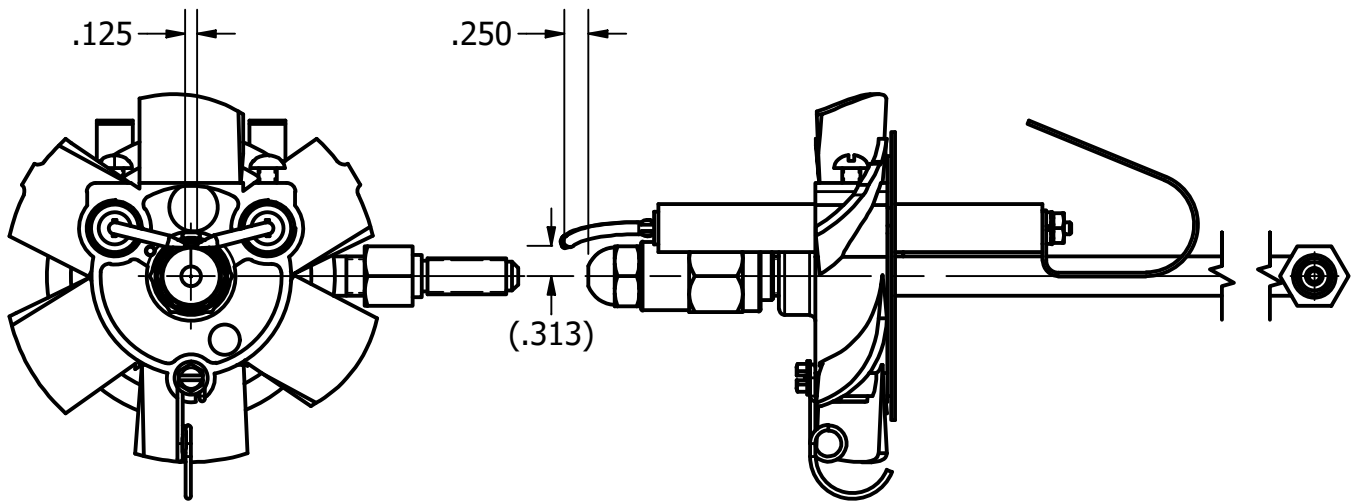

ELECTRODE SETTINGS

FOR MONARCH (DOME) NOZZLES

FOR DELAVAN (CONE) NOZZLES