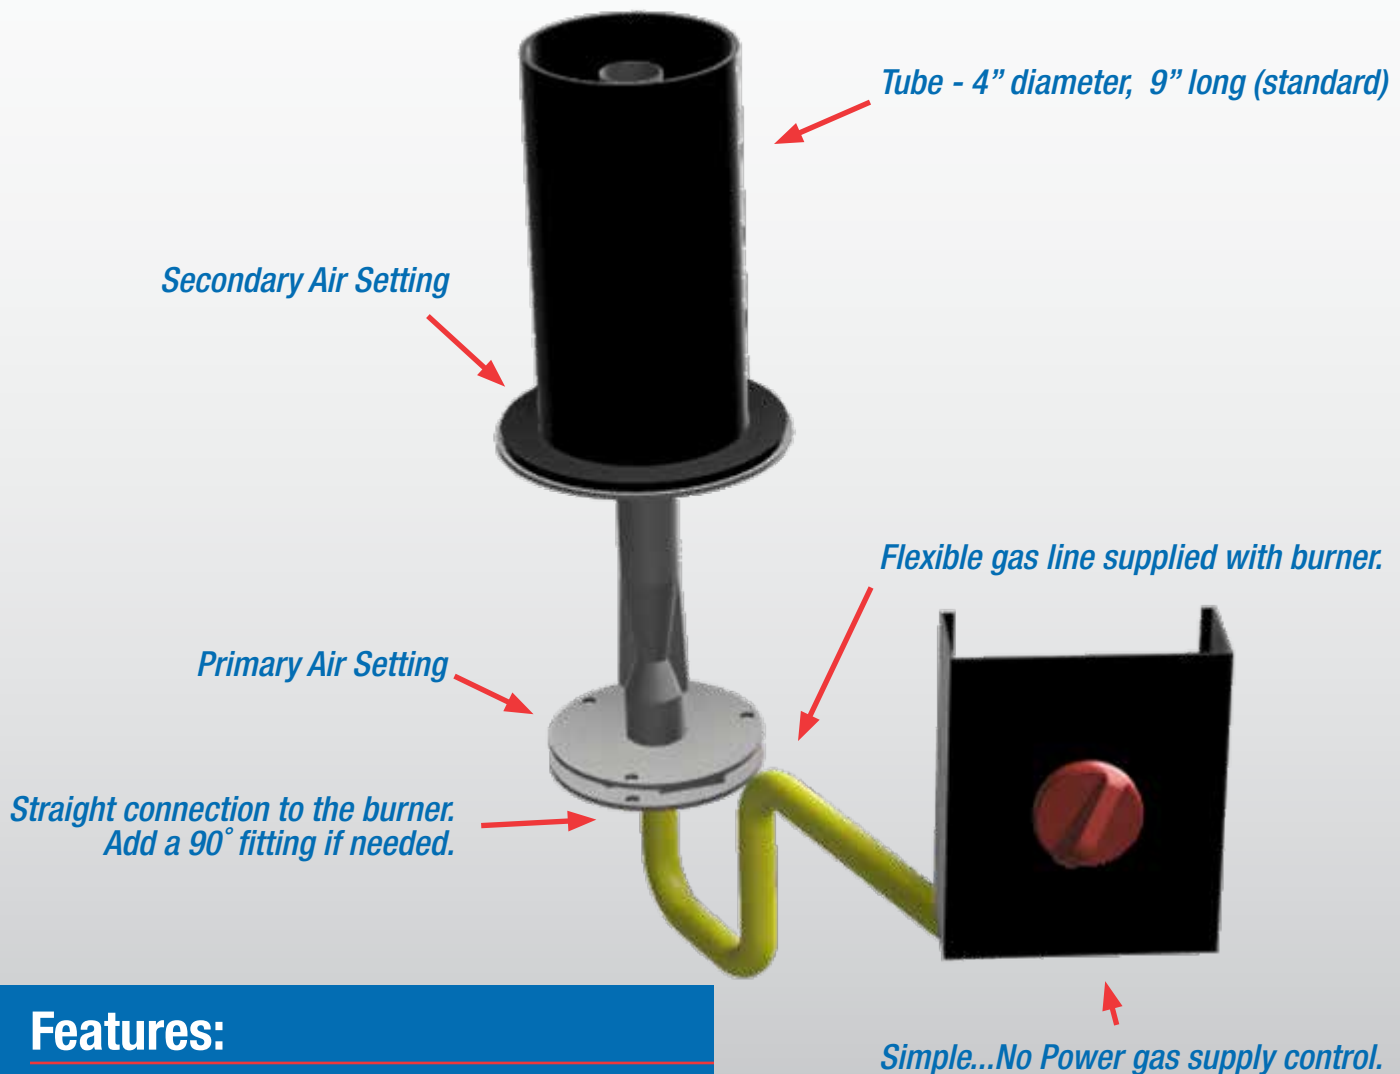

New Product

Atmospheric Burner

Features:

- 60,000 BTU/hr max.
- Change orifice to adjust max firing rate
- Easy to install
- No power required
- Cost effective
- Domestic support